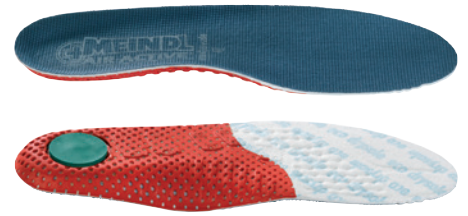

Active PRO Footbed

9706-99

Vildona® drysole + PORON® shock absorber + support + anti-bacterial cover
Size: 3 - 14
VPE: 1 Pair