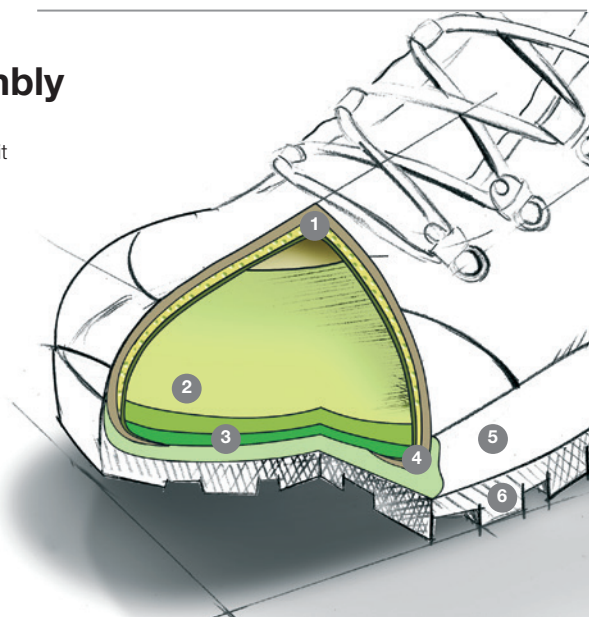

Mounted Assembly

1. 1 Foam padding for a perfect fit
2. 2 Removable footbed
3. 3 Nylon inner sole
4. 4 Leather upper fastening
5. 5 EVA/PU midsole
6. 6 Non-slip rubber tread