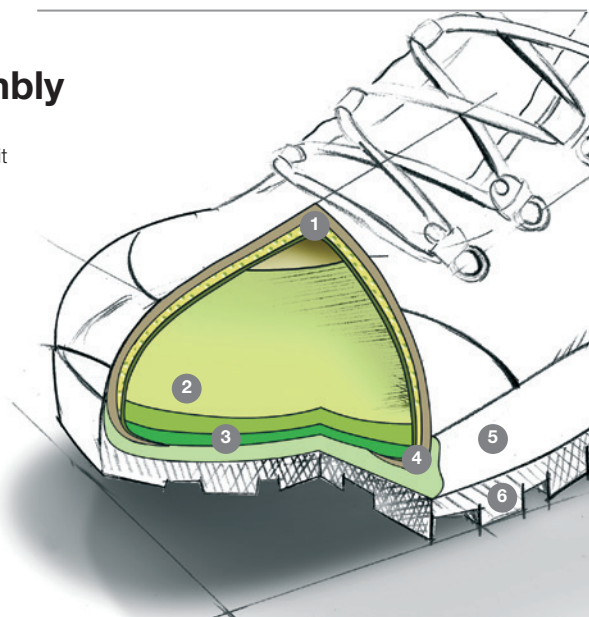

EVA soft step wedge

Caracas Lady Mid GTX®

Soft and supple leather

Mounted Assembly

- 1 Foam padding for a perfect fit
- 2 Removable footbed
- 3 Nylon inner sole
- 4 Leather upper fastening
- 5 EVA/PU midsole
- 6 Non-slip rubber tread