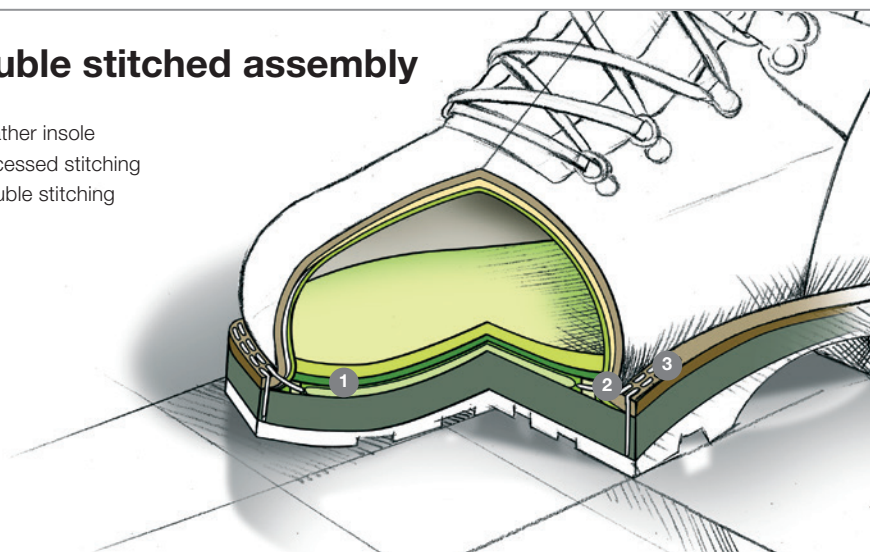

Double stitched assembly

1. 1 Leather insole
2. 2 Recessed stitching
3. 3 Double stitching