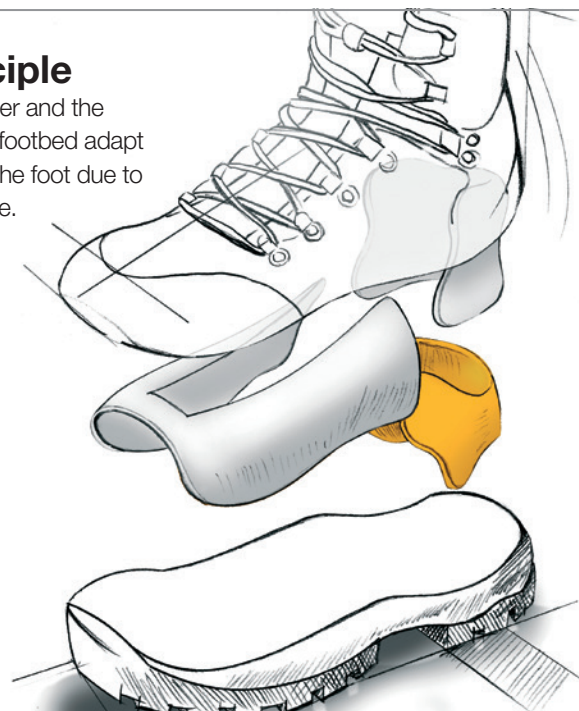

The MFS system is also used in the new edition the anniversary boot Altai GTX®. This style represents our celebrated 35 years of partnership with W.L. Gore.

Soft tongue closure

Altai GTX®

Grippy profile

2-zone lacing

rubber rand

The MFS principle

The MFS foam in the upper and the SOFT PRINT foam in the footbed adapt perfectly to the shape of the foot due to body heat and/or pressure.

NEW

Altai Lady GTX®

2731-06 reed / mallow