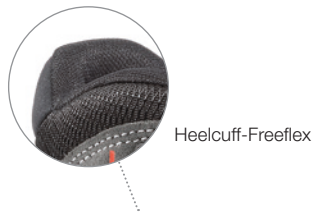

Light, stable, technical

The styles in the Light Trekking series are characterised by their stability and light weight. This series covers styles for the widest variety of uses, which are all produced using last-built workmanship. The stable structure provides security and the various soles have excellent grip. The styles fit the foot perfectly, thanks to lacing drawn far forward towards the front of the foot. Some styles are also equipped with the variofix® system, which provides an even better hold for the heel.

The highlight of this series is the Litepeak (Lady) GTX® style, which won over all of the testers in the 7/2016 issue of the Alpine Magazine and came out on top as test winner.

Heelcuff-Freeflex