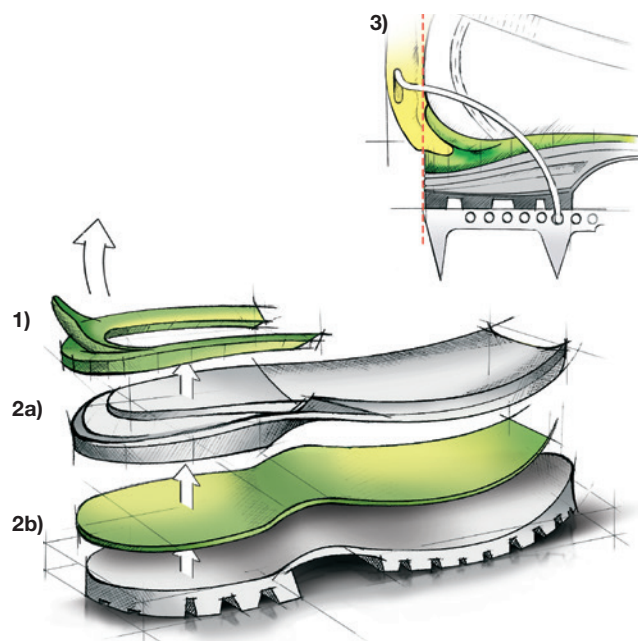

Alpine sole

The heel spoiler is angled to create a surface for holding crampons without any protrusions, making it possible to tread down and roll off in an economical and natural way.

1) TPU heel spoiler
2) Two-component cushioning technology
  - a. Light PU liner throughout
  - b. Integrated shock absorber throughout
3) No sole protrusion at the heel