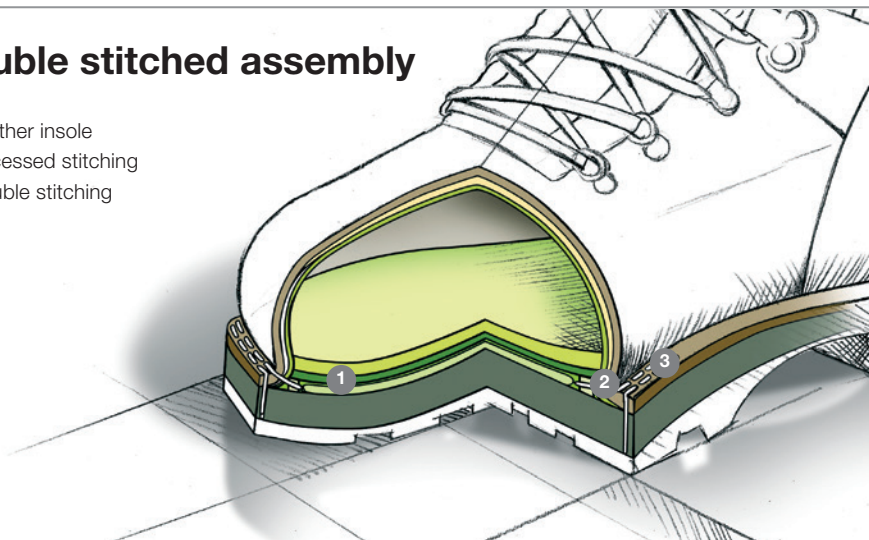

Vegetable-tanned leather insole

Genuine double stitching

Double stitched assembly

- 1 Leather insole
- 2 Recessed stitching
- 3 Double stitching

Badile Lady

4291-10 brown

Upper: Sil - Nubuck leather

Lining: Leather