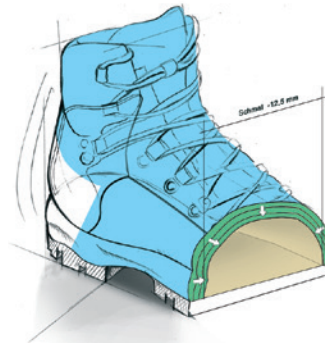

M Medium
 Standard last: standard size corresponds to the length H

S Slim
 12,5 mm narrower around the ball of the foot, corresponds to the length F

NEW

NEW

NEW

Vakuu Lady fit

Upper: Nubuck leather
Lining: GORE-TEX®
Footbed: AIR-ACTIVE® Vakuu®
Sole: Meindl DUO-DUR II Rubber grip sole with PU wedge
Size: 3,5 - 9