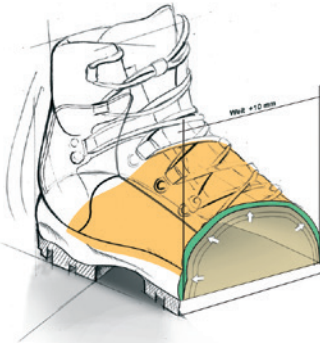

M Medium
 Standard last: standard size corresponds to the length H

S Slim
 12,5 mm narrower around the ball of the foot, corresponds to the length F

NEW

NEW

NEW

Vakuu Lady fit

Upper: Nubuck leather
Lining: GORE-TEX®
Footbed: AIR-ACTIVE® Vakuu®
Sole: Meindl DUO-DUR II Rubber grip sole with PU wedge
Size: 3,5 - 9