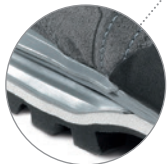

More comfort

Our feet, in particular, are seriously stressed each day. This is why it is all the more important to rely on high-quality, well-fitting styles when selecting shoes. The special Comfort fit® upper shape allows more room in the area of the toes and balls of the feet, with a simultaneously well-fitting heel. The wider footing and this „extra“ space ensure optimal wearing comfort. This is supported by the elaborately constructed Comfort fit® cork footbed. The special feature is the anatomically shaped footbed made from cork. In the Comfort fit® Hiking series for 2017, we are offering an even larger selection of styles for trekking and hiking.

Comfortfit®

Heelcuff-Freeflex

There is an integrated stretch zone in the heel area of the cuff. This makes the entire cuff more elastic. It fits closely but with absolutely no pressure.

Comfort fit® cork insole

- (1) Cork insole with (2) Poron® shock absorber,
- (3) Cambrelle and fleece covering.
- (4) Plus integrated pad.

Comfort fit® boot concept

In comparison to a trekking last, our Comfort fit® last has more space at the front of the foot with a firm grip on the heel. You stand on a wider base. The more defined contour enables easier rollover when walking.

- 1 More room for toes and more capacity.
- 2 More ball width and straight adjustment of the big toe
- 3 Wider stance due to wider sole base
- 4 Perfect fit due to the snug-fitting heel.