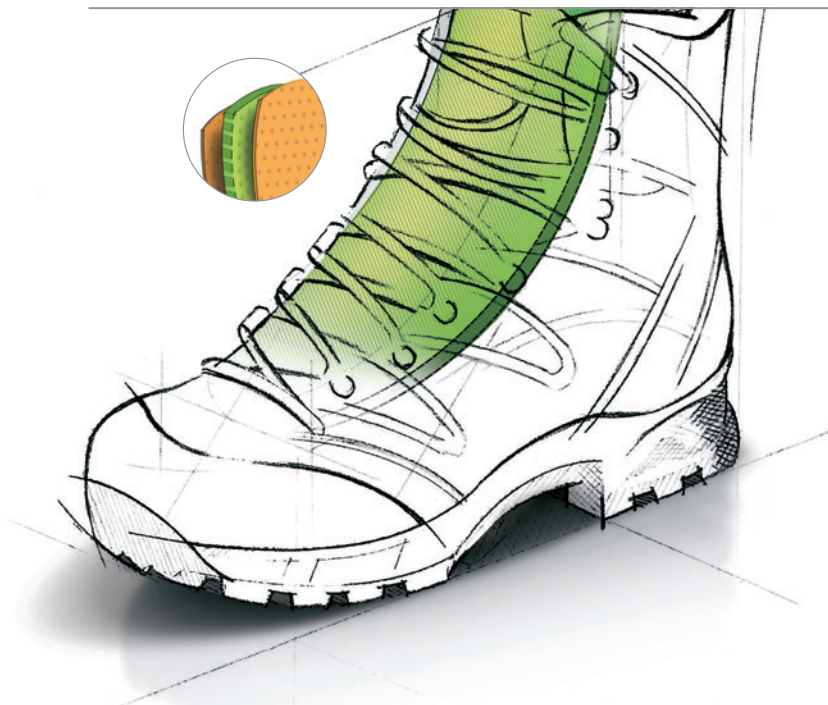

Heelcuff-Freeflex

Air Revolution® tongue

Air Revolution 1.9 Lady

EVA shockabsorber

Raised rubber toe

Air Revolution® Technology

The innovation for optimal climate comfort in boots

The tongue adjacent to the foot is a combination of 3D mesh and a permanently cushioning, reticulated and perforated foam. The Air Revolution® tongue extends beyond the top of the boot and facilitates air circulation. It is simply fixed at certain points on the front of the foot and instep in order to support air circulation.