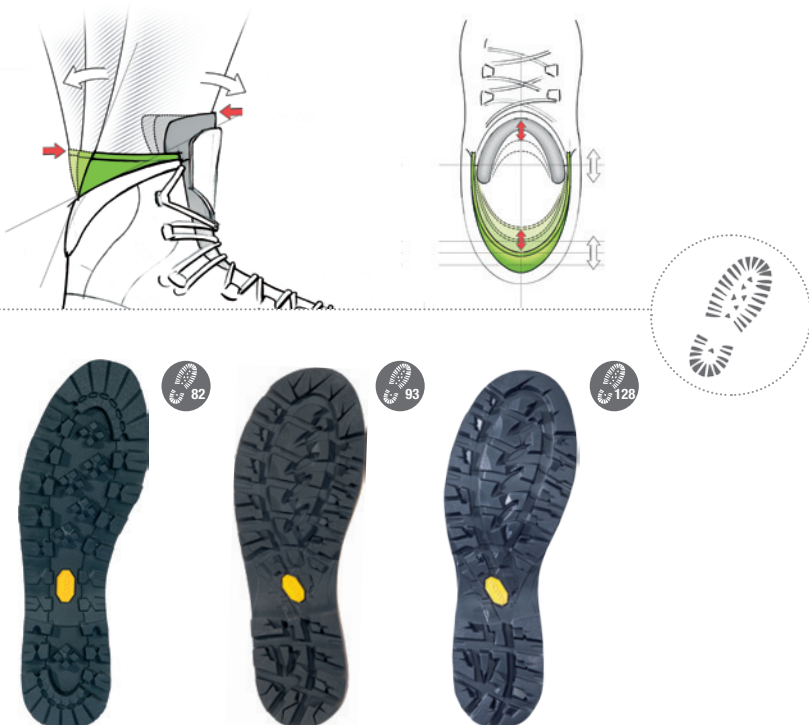

For those striving to reach the summit

The range of movement required in alpine regions is very varied. In the Alpine group, we have the right style for every activity, from via ferrata boots to alpine boots. The Grivola GTX® is a light, perfectly sophisticated, absolutely crampon-compatible alpine boot, which in addition to good thermal insulation is completely waterproof and is equipped with a highly-functional, no-pressure gaiter with a waterproof zipper.

Alpine Technologies

Ergonomic Fit technology

The leg becomes softer towards the top of the boot. The stretch materials in the cuff prevent pressure points and chafing. The new, enclosed tongue-and-cuff system protects the foot against penetration by moisture and dirt. In association with the lacing, this provides a perfect unit with a noticeably pleasant feel.

Alpine sole

The heel spoiler is angled to create a surface for holding crampons without any protrusions, making it possible to tread down and roll off in an economical and natural way.

1) TPU heel spoiler
2) Two-component cushioning technology
  - a. Light PU liner throughout
  - b. Integrated shock absorber throughout
3) No sole protrusion at the heel