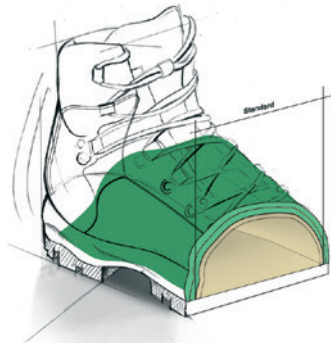

M Medium
 Standard last: standard size corresponds to the length H

S Slim
 12,5 mm narrower around the ball of the foot, corresponds to the length F

NEW

NEW

NEW

Vakuu Lady fit

Upper: Nubuck leather
Lining: GORE-TEX®
Footbed: AIR-ACTIVE® Vakuu®
Sole: Meindl DUO-DUR II Rubber grip sole with PU wedge
Size: 3,5 - 9