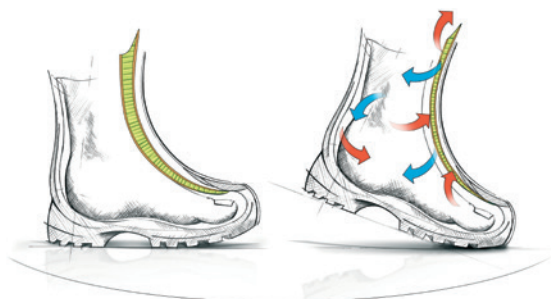

Heelcuff-Freeflex

Air Revolution® tongue

Air Revolution 1.9 Lady

EVA shockabsorber

Raised rubber toe

Air Revolution® Technology

The innovation for optimal climate comfort in boots

The tongue adjacent to the foot is a combination of 3D mesh and a permanently cushioning, reticulated and perforated foam. The Air Revolution® tongue extends beyond the top of the boot and facilitates air circulation. It is simply fixed at certain points on the front of the foot and instep in order to support air circulation.