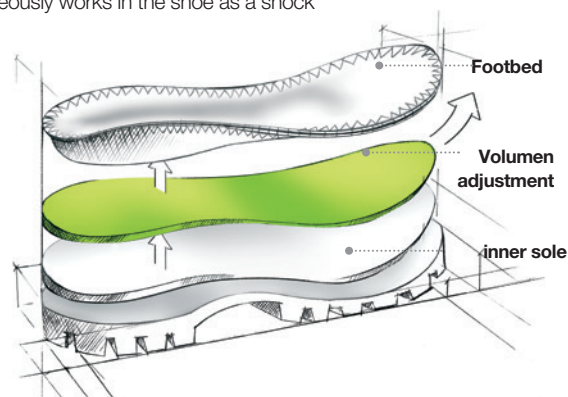

Volume adjustment

Volume adjustment throughout, 2 mm thick. If more space is needed, the padding between the footbed and the inner sole can be taken out. The insole simultaneously works in the shoe as a shock absorber.