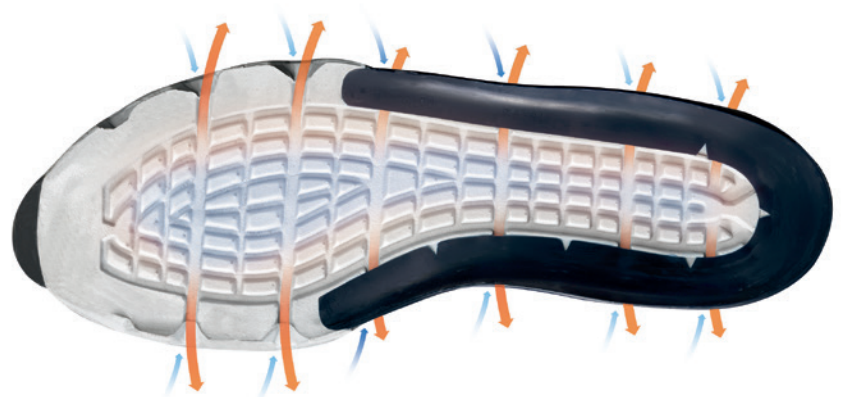

GORE-TEX® SURROUND® with side openings in the sole

All of the outlets in the midsole are directly connected with the ventilation channels spread across the entire surface. This construction provides lots of air circulation which noticeably improves the shoe's climatic comfort.