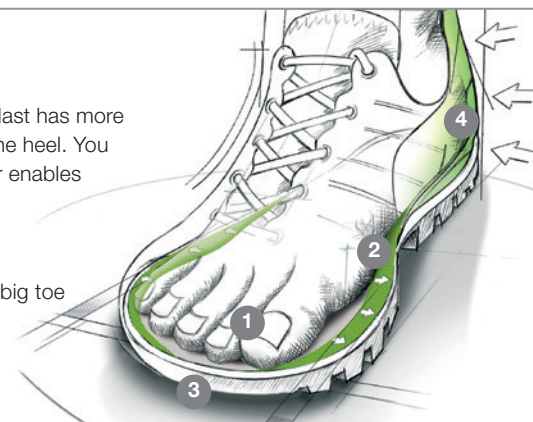

Comfort fit® boot concept

In comparison to a trekking last, our Comfort fit® last has more space at the front of the foot with a firm grip on the heel. You stand on a wider base. The more defined contour enables easier rollover when walking.

- 1 More room for toes and more capacity.
- 2 More ball width and straight adjustment of the big toe
- 3 Wider stance due to wider sole base
- 4 Perfect fit due to the snug-fitting heel.